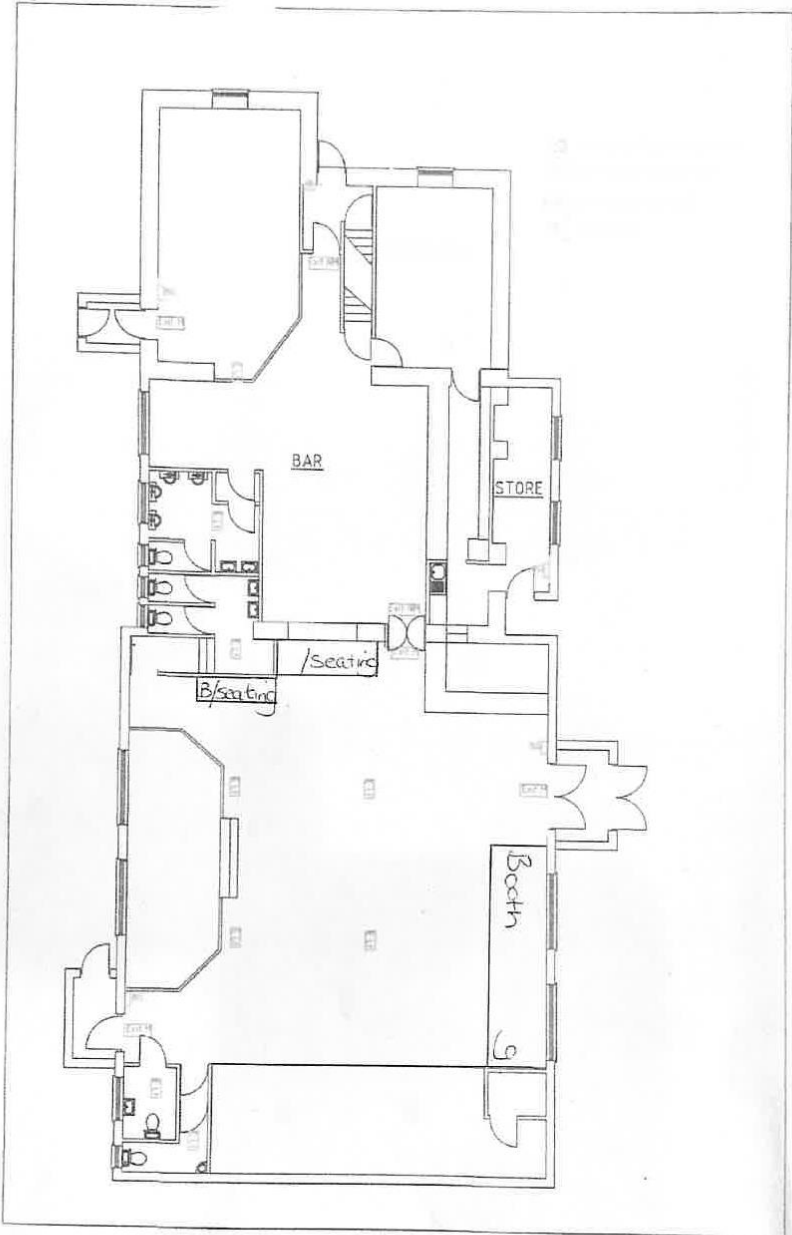

Location and views of the Other Place (Live Lounge) 9 Ynysderw Road, Pontardawe

View of premises from A474

View of premises from junction of Ynyisderw Road, at its junction with A474

View of external area showing seating, external bar, stage and marquee

View of premises at junction of Ynisderw Road and Francis Street, Pontardawe

Plan of Internal licensable area as shown on premises licence

Plan of exterior licensable area as shown on premises licence

DIAGRAM OF OUTSIDE AREA