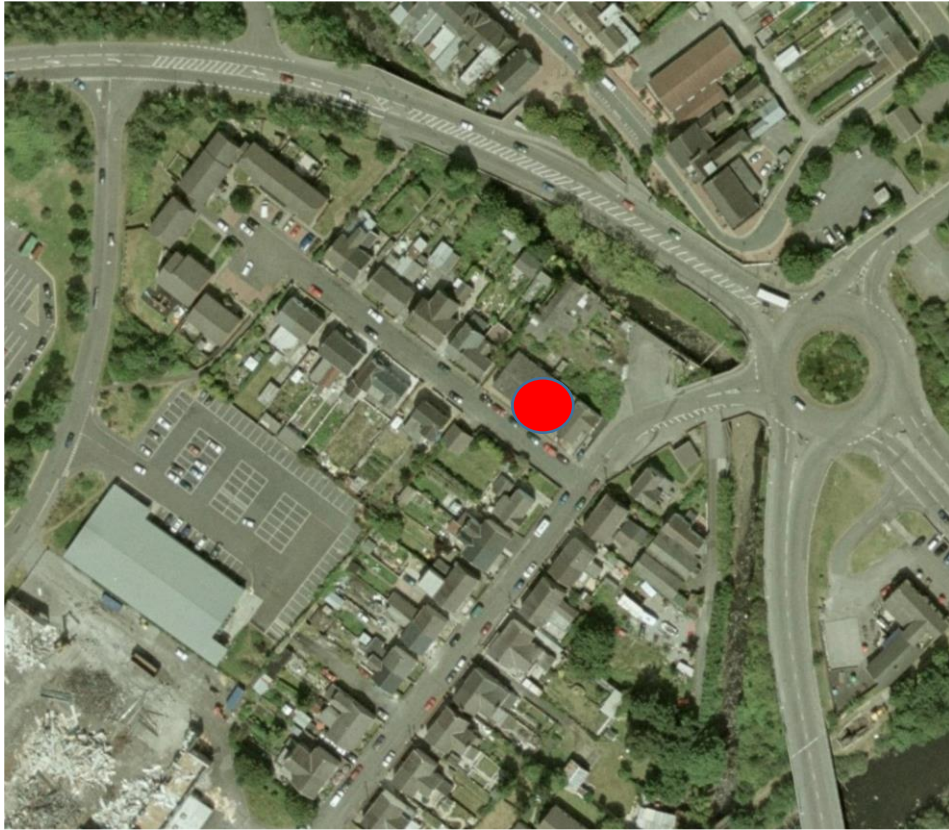

Location and views of the Other Place (Live Lounge) 9 Ynysderw Road, Pontardawe

View of premises from A474

View of premises from junction of Ynyisderw Road, at its junction with A474

View of external area showing seating, external bar, stage and marquee

View of premises at junction of Ynisderw Road and Francis Street, Pontardawe

Plan of Internal licensable area as shown on premises licence

Plan of exterior licensable area as shown on premises licence

DIAGRAM OF OUTSIDE AREA